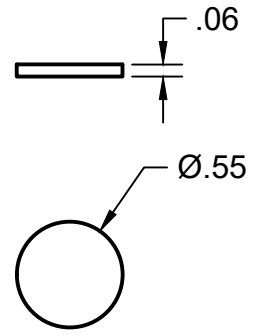

SCLERA

PUPIL

GOGGLE
GLASS

		PROJECT		
		Minion Yo-yo		
		TITLE		
		Minion Eye (3 parts) Sclera + Pupil + Goggle Glass		
APPROVED	SIZE	CODE	DWG NO	REV
CHECKED	A			
DRAWN	Marwa AlAlawi	3/20/2019	SCALE 1:2	WEIGHT
			SHEET 2/2	