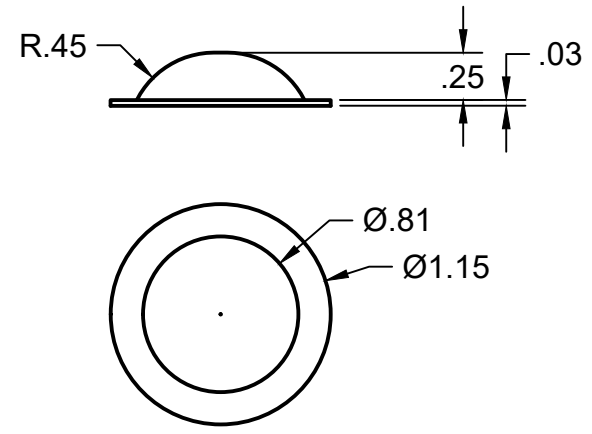

SCLERA

PUPIL

GOGGLE
GLASS

		PROJECT		
		Minion Yo-yo		
		TITLE		
		Minion Eye (3 parts) Sclera + Pupil + Goggle Glass		
APPROVED	SIZE	CODE	DWG NO	REV
CHECKED	A			
DRAWN	Marwa AlAlawi	3/20/2019	SCALE 1:2	WEIGHT
			SHEET 2/2	