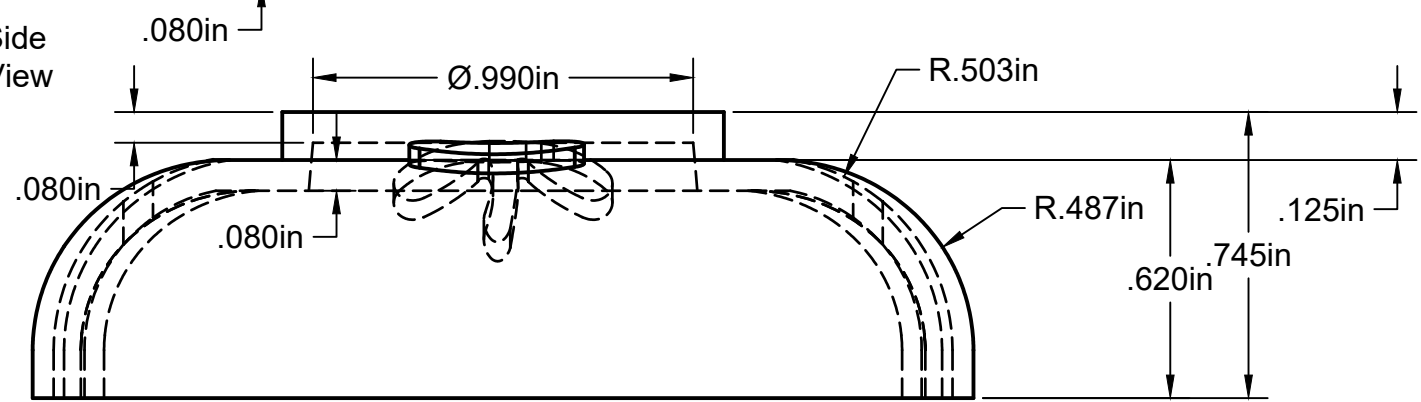

Front View

Back View

Side View

PROJECT		Minion Yo-yo		
TITLE		Yellow Body Part		
APPROVED	SIZE	CODE	DWG NO	REV
CHECKED	B			
DRAWN Jonathan Sampson 3/20/2019	SCALE 1:1	WEIGHT	SHEET 1/1	