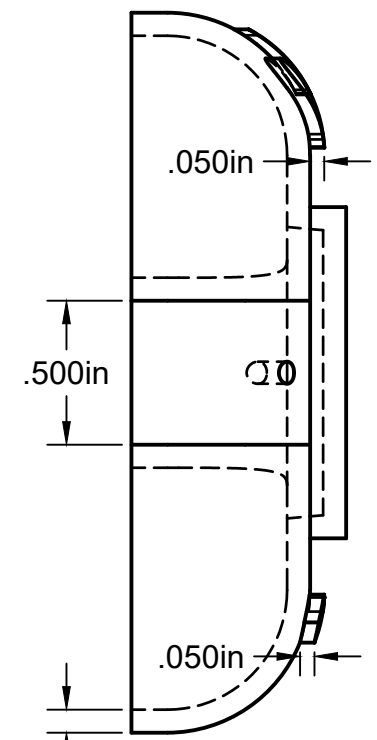

Front View

Back View

Side View

PROJECT		Minion Yo-yo		
TITLE		Yellow Body Part		
APPROVED	SIZE	CODE	DWG NO	REV
CHECKED	B			
DRAWN Jonathan Sampson 3/20/2019	SCALE 1:1	WEIGHT	SHEET 1/1	