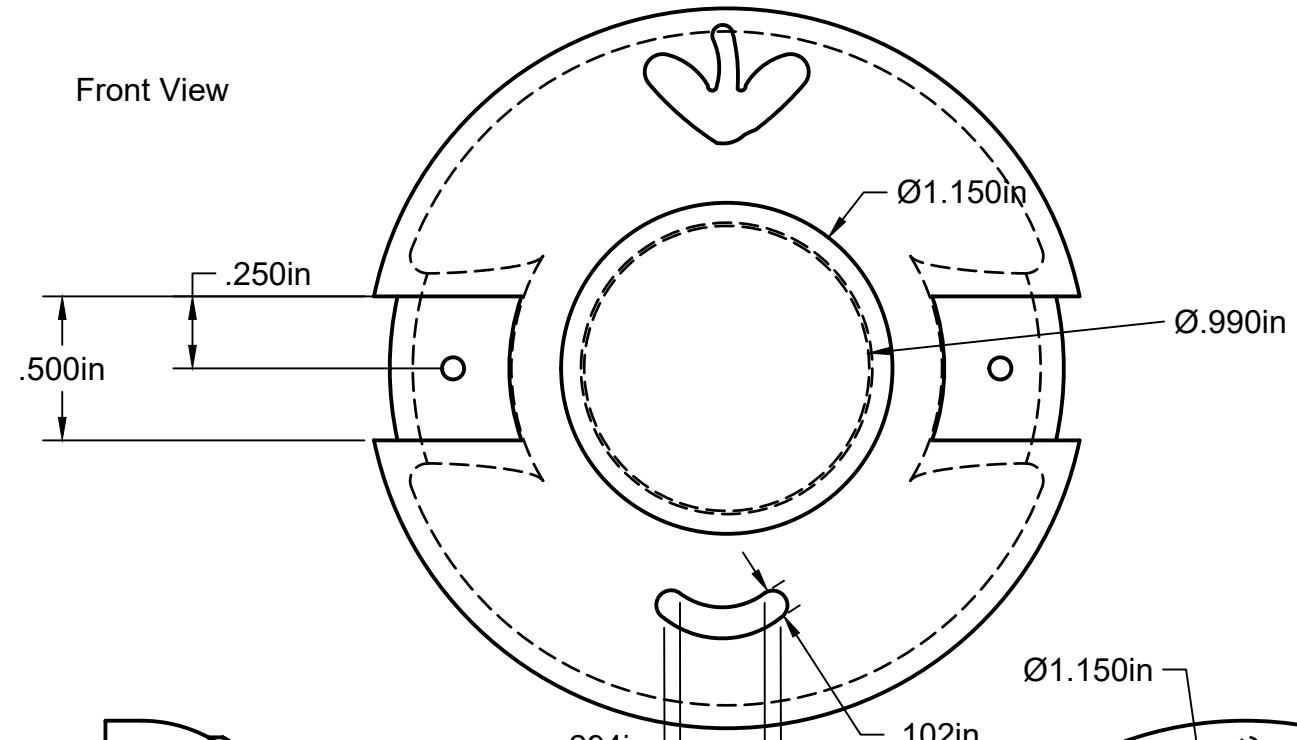

Front View

Back View

Side View

PROJECT		Minion Yo-yo		
TITLE		Yellow Body Part		
APPROVED	SIZE	CODE	DWG NO	REV
CHECKED	B			
DRAWN Jonathan Sampson 3/20/2019	SCALE 1:1	WEIGHT	SHEET 1/1	