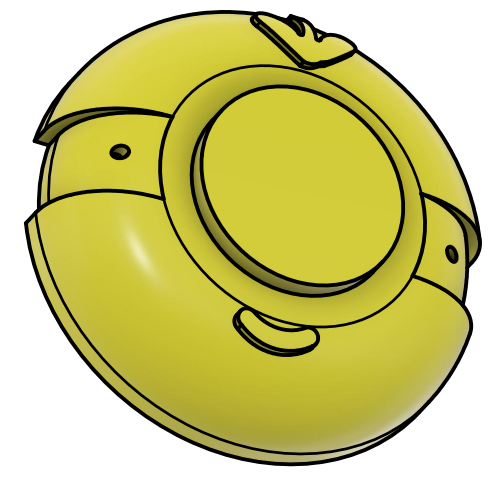

Front View

Back View

Side View

PROJECT		Minion Yo-yo		
TITLE		Yellow Body Part		
APPROVED	SIZE	CODE	DWG NO	REV
CHECKED	B			
DRAWN Jonathan Sampson 3/20/2019	SCALE 1:1	WEIGHT	SHEET 1/1	