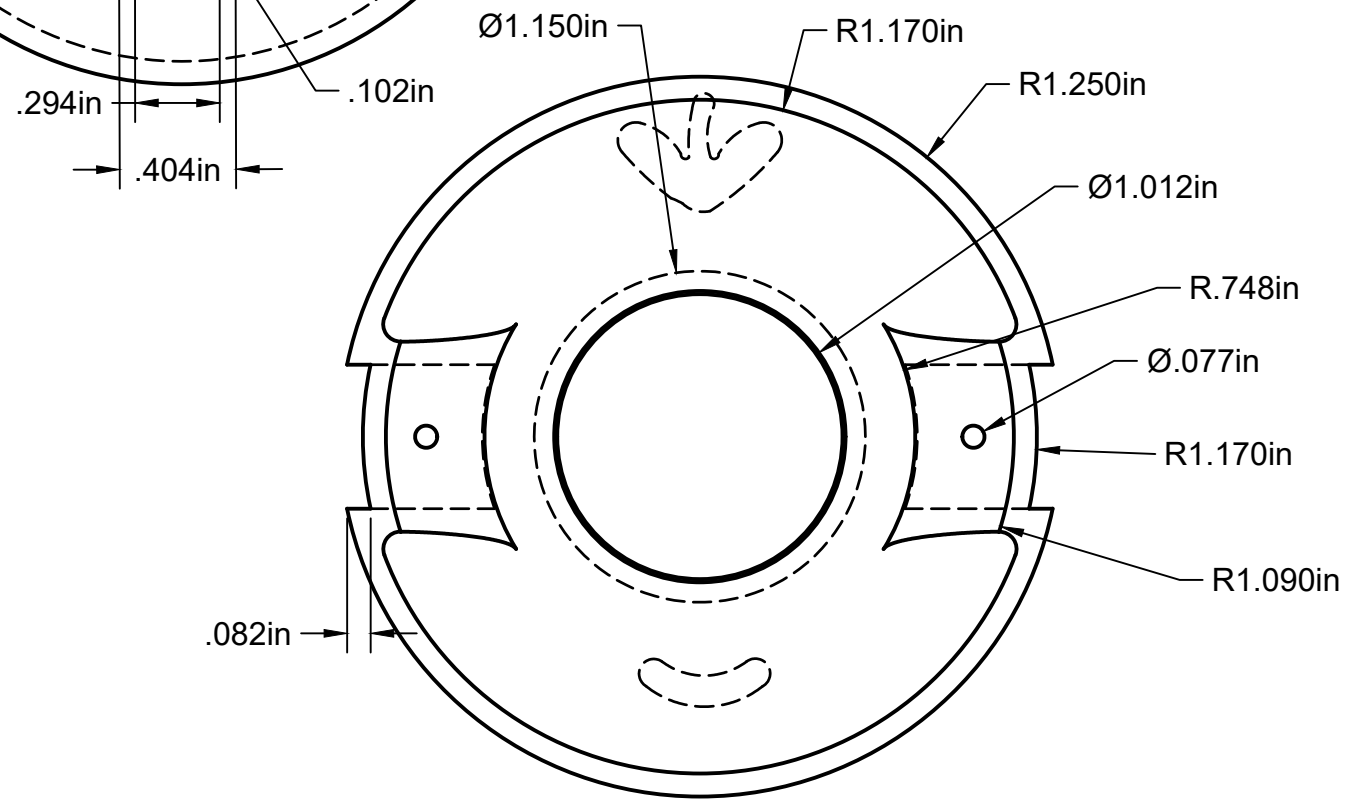

Front View

Back View

Side View

PROJECT		Minion Yo-yo		
TITLE		Yellow Body Part		
APPROVED	SIZE	CODE	DWG NO	REV
CHECKED	B			
DRAWN Jonathan Sampson 3/20/2019	SCALE 1:1	WEIGHT	SHEET 1/1	